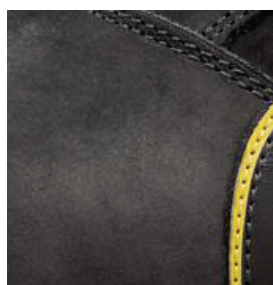

PRODUCT DATA SHEET

AMSTERDAM LOW S3L FO SR

Art. No. 64.271.0

Protection: aluminium toe cap and flexible FAP® midsole

Plus: toe cap protection

Upper: nubuck leather

Lining: BreathActive functional lining

Footbed: EVERCUSHION® RELIEFT

Sole: TPU – sole METRO PROTECT with idCELL

Colour: black-yellow

Sizes: 39 - 47

Also available:

RIO BLACK LOW
642750

AMSTERDAM MID
632240

METRO SOLE

For the first time in safety footwear, the unique full TPU outsole provides special features you only know from high quality football shoes. For example a slim sole design, high durability, top grip (SRC) and great flexibility. The drawn up scuff cap avoids abrasion of the leather in the toe area, also when you are working on your knees

ALUMINIUM TOE CAP

Same protection as steel but 30% less weight. Due to the low thermal conductivity there are less cold spots. The spacious fit ensures a pleasant comfort.

idCELL

The idCELL in the heel area consists of a very soft shock-absorbing EVA material. It perfectly absorbs impacts and shocks when the heel strikes the ground.

UPPER

With the use of at least 2 mm thick nubuck leather, a premium upper material is used and offers a special wearing comfort due to its soft and velvety surface.